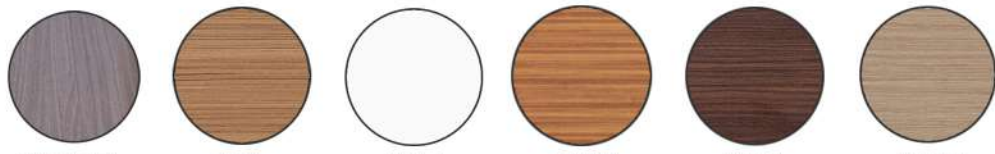

# Security door - Steel door

**SD-5**

**RLX-186  
Afrika Ceviz**

**A-701**

**SD-2**

**RLX-186  
Beyaz**

Bambu-White -Y21

Tanganika-White -Y22

# Colors

Y02

Y03

Y04